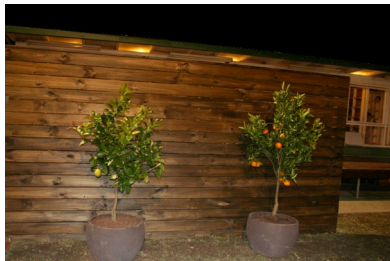

Westringia 'Jervis Gem'

Potted Citrus - 35 ltr 'Eureka' Lemon

- 35 ltr Mandarin 'Emperor'

Tuckeroo – established tree used as instant cover for back fence